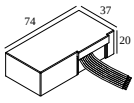

DELTALIGHT

MINI DEEP RINGO II 92737

19423 9230 B

300 48 350 ED5 LED POWER CONVERTER 48V-DC to 350 mA-DC / 15W DIM5

2 ☐

Dimtype: DALI

Cutout dimension (mm): 45