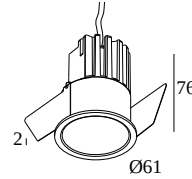

**BRUSHED GOLD** 19423 9230 BRG

**BRUSHED OLD BRONZE** 19423 9230 BROB

**CREAM** 19423 9230 CR

**FLEMISH BRONZE** 19423 9230 FBR

**FLEMISH GOLD** 19423 9230 FG

**WHITE** 19423 9230 W

[View on website](#)

General info	
<b>LOCATION</b>	indoor
<b>INSTALLATION</b>	Ceiling Recessed
<b>CUTOUT SHAPE/SIZE (MM)</b>	round - 56
<b>RECESSED DEPTH (MM)</b>	80
<b>THICKNESS OF MOUNTING SURFACE (MM)</b>	min.5
<b>INGRESS PROTECTION</b>	IP20
<b>WEIGHT (KG)</b>	0.2
<b>ADJUSTABILITY</b>	non adjustable
<b>INFORMATION</b>	REFLECTOR WFL-37° EXCL.LED POWER SUPPLY 350-500mA-DC

2

Dimtype: 1-10V

Cutout dimension (mm): 30

**300 48 500 ED5** LED POWER CONVERTER 48V-DC to 500 mA-DC / 22W DIM5

2

Dimtype: DALI

Cutout dimension (mm): 45

**300 48 500 MDL** LED POWER CONVERTER 48V-DC to 500 mA-DC / 22W MDL