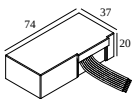

2

Dimtype: non-dimmable

Cutout dimension (mm): 30

**300 48 350 WDL** LED POWER CONVERTER 48V-DC to 350 mA-DC / 15W WDL

2

Dimtype: WDL = wireless dimmable

Cutout dimension (mm): 45

**300 48 500 ED1** LED POWER CONVERTER 48V-DC to 500 mA-DC / 22W DIM1

2

Dimtype: 1-10V

Cutout dimension (mm): 30

**300 48 500 ED5** LED POWER CONVERTER 48V-DC to 500 mA-DC / 22W DIM5

2

Dimtype: DALI

Cutout dimension (mm): 45

**300 48 500 MDL** LED POWER CONVERTER 48V-DC to 500 mA-DC / 22W MDL

2

Dimtype: non-dimmable

Cutout dimension (mm): 30

**300 48 500 WDL** LED POWER CONVERTER 48V-DC to 500 mA-DC / 22W WDL

2

Dimtype: WDL = wireless dimmable

Cutout dimension (mm): 45

**300 90 61** LED POWER SUPPLY MULTI-POWER DIM6